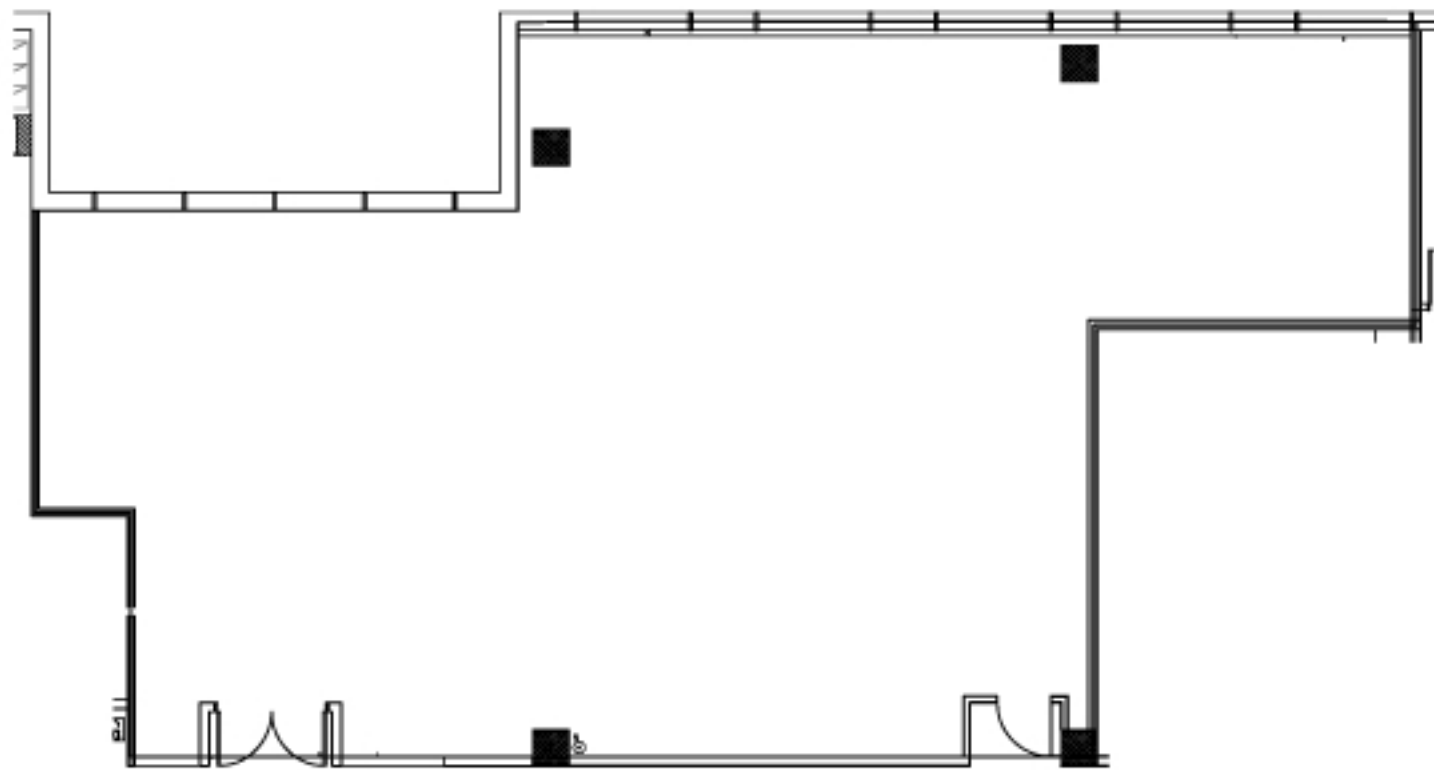

evolve
architecture

1111 East Main Street
Suite 150
Richmond, VA 23219
Tel: (804) 649-9400
Fax: (804) 649-9475
evolvearchitecture.com

BOULDERS III
3RD FLOOR

1100 BOULDERS
PKWY.
RICHMOND, VA

DATE ISSUED: 3.1.11
REVISIONS: 5.24.11

1 SUITE 310
SCALE: 3/8" = 1'-0"

2,644 RSF

JOB NUMBER:
DRAWN BY: ECE
CHECKED BY: ECE

1 OF 1

S:\Liberty Property Trust\Boulders III\Bases Drawings\060_5-updated 3.1.11.dwg Tuesday, May 24, 2011 7:49:54 AM