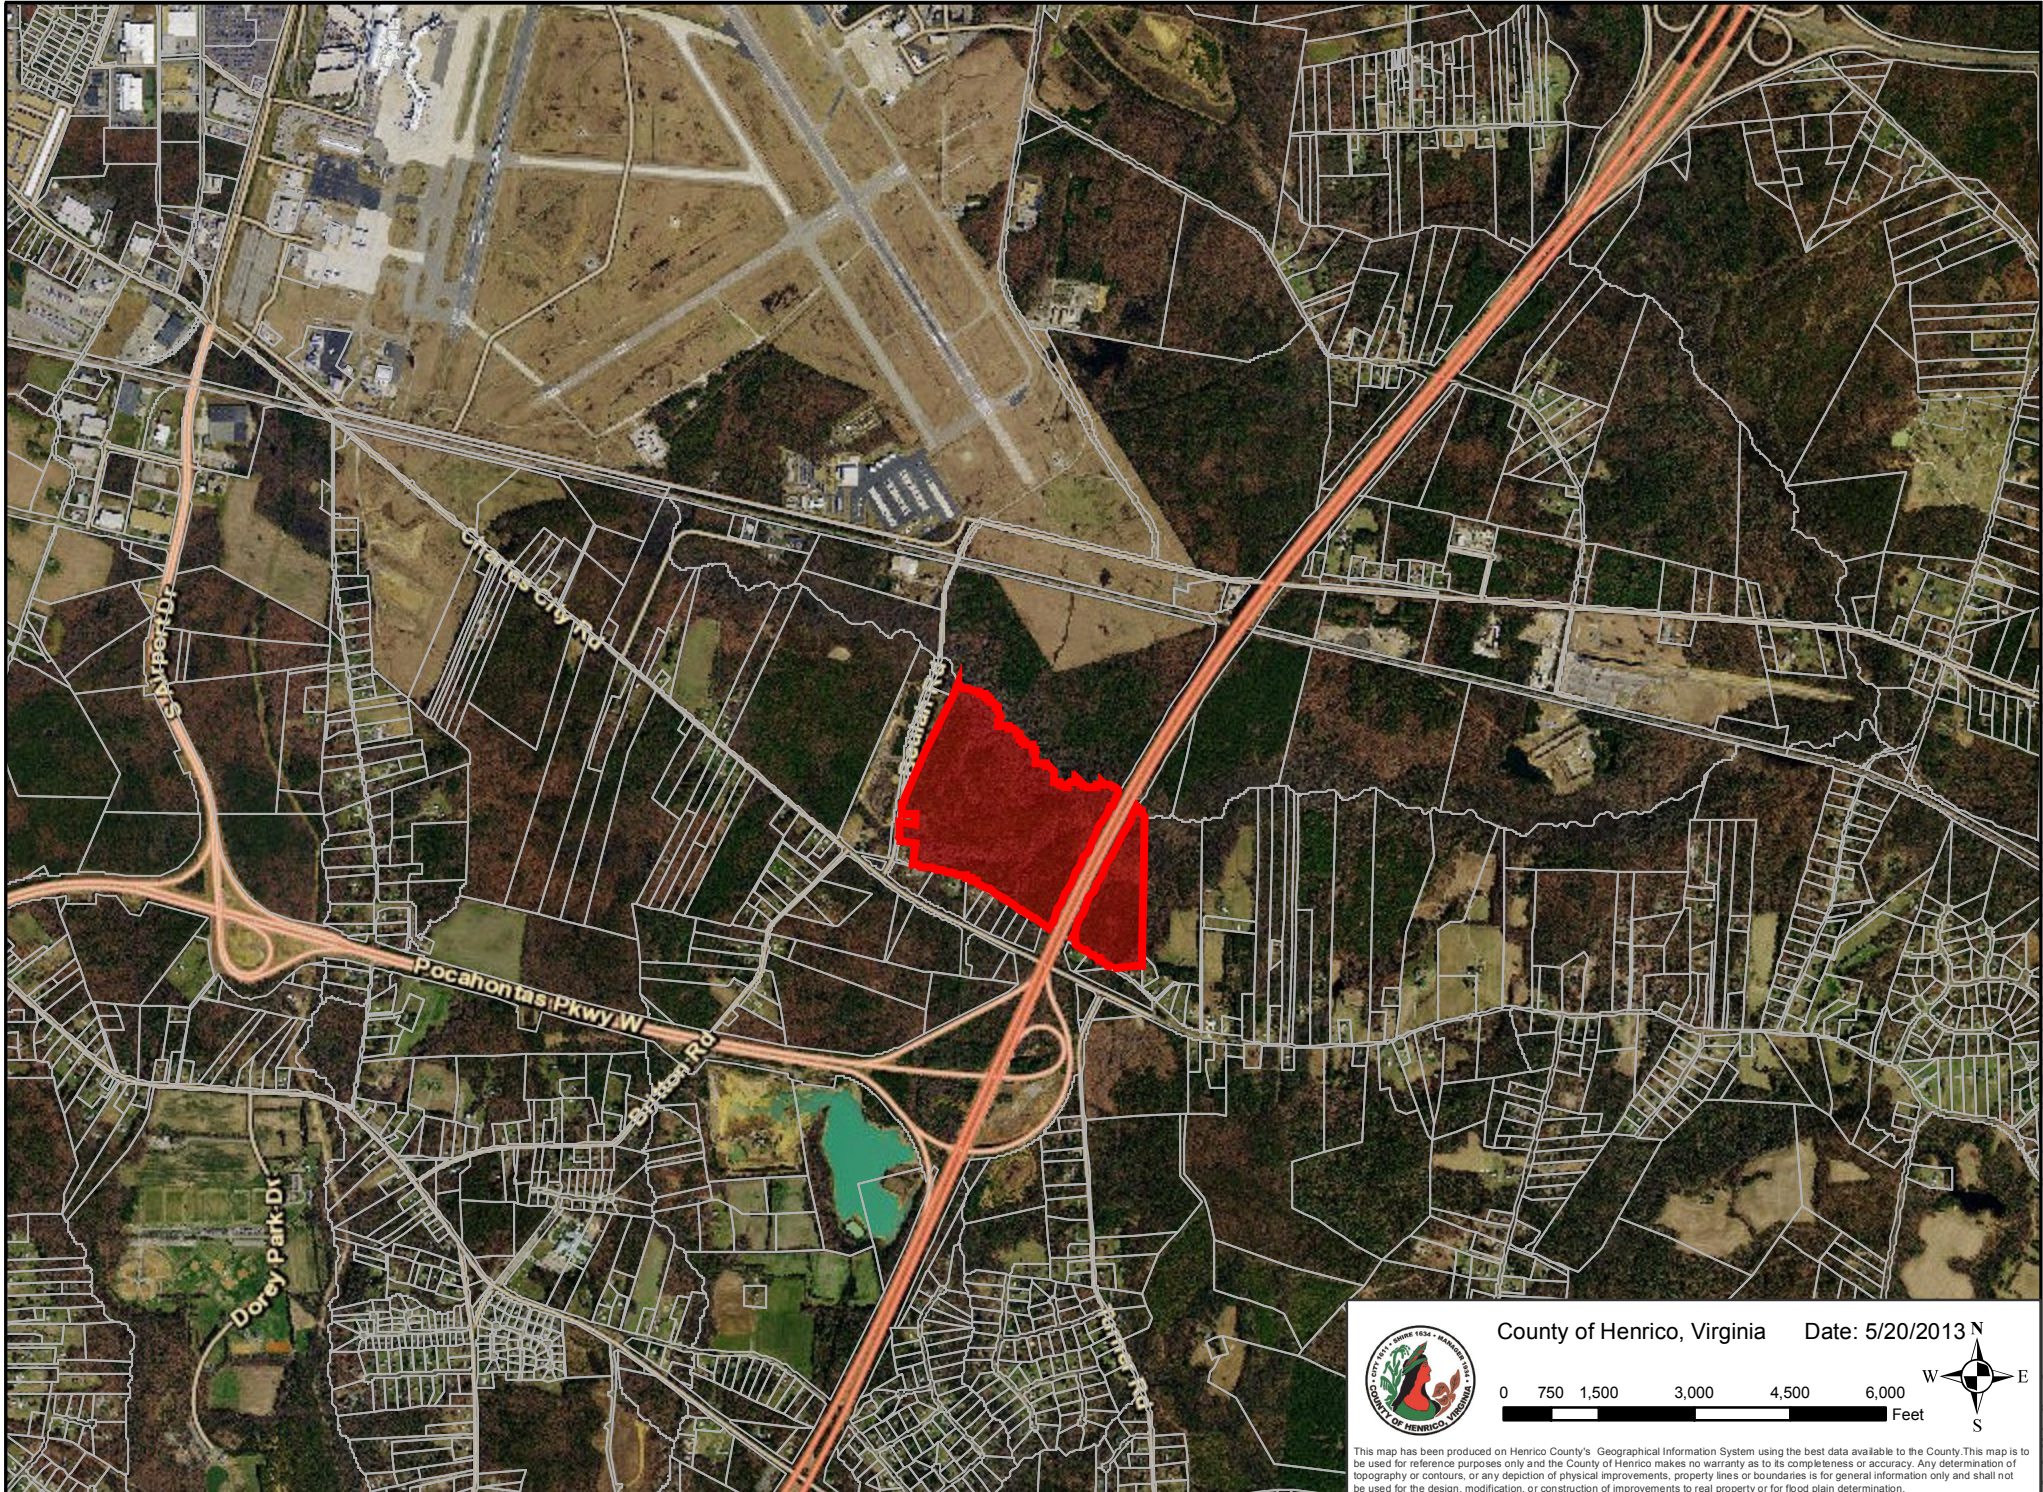

6743 Beulah Road

County of Henrico, Virginia Date: 5/20/2013 N